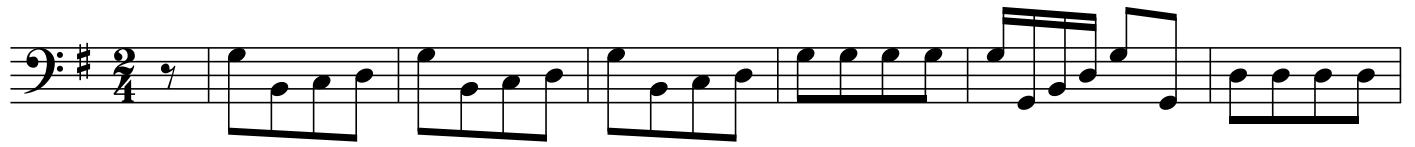

Cembalo-Sonate in G-dur

Carl Philipp Stamitz
(1745-1801)

1. Andantino Arioso