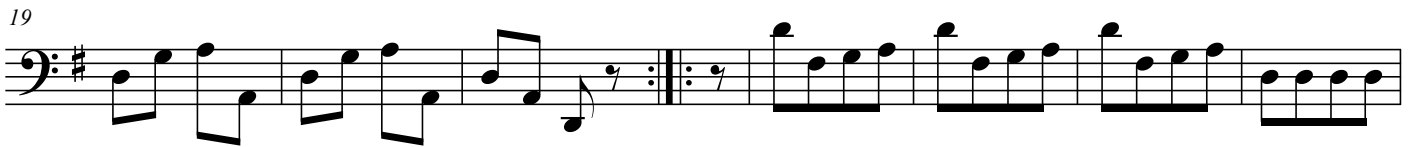

Cembalo-Sonate in G-dur

Carl Philipp Stamitz
(1745-1801)

1. Andantino Arioso