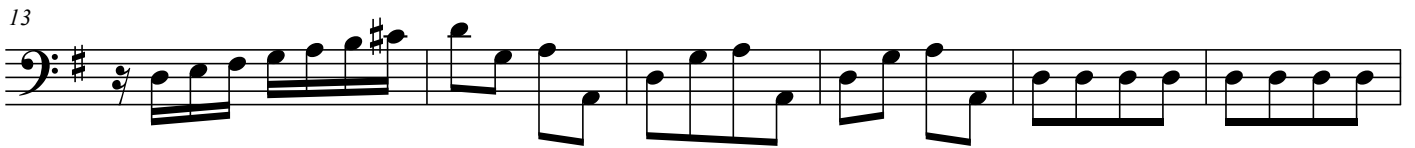

Cembalo-Sonate in G-dur

Carl Philipp Stamitz
(1745-1801)

1. Andantino Arioso